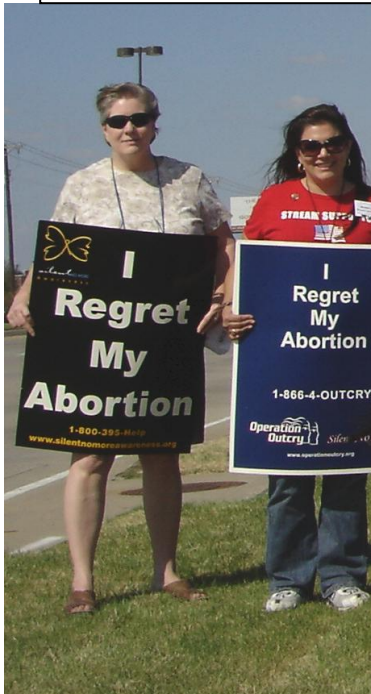

Life Chain

Participants stand along a highway for 90 minutes to pray and witness for life.

LIFE CHAIN is a visual statement of solidarity by the Christian Community against abortion. It is a time for prayerful self-analysis, repentance, and serious commitment to helping end abortion in our nation.

Please join us to pray and witness for respect for human life. 25 children of Fort Bend County lose their lives every week to abortion, and 25 women are wounded.

Sun. Oct 2, 2011
2:00- 3:30 pm

Sugar Land: Hwy 6 & Williams Trace
Marie McCoy 281-610-3986
ChristianVoicesForLife@yahoo.com